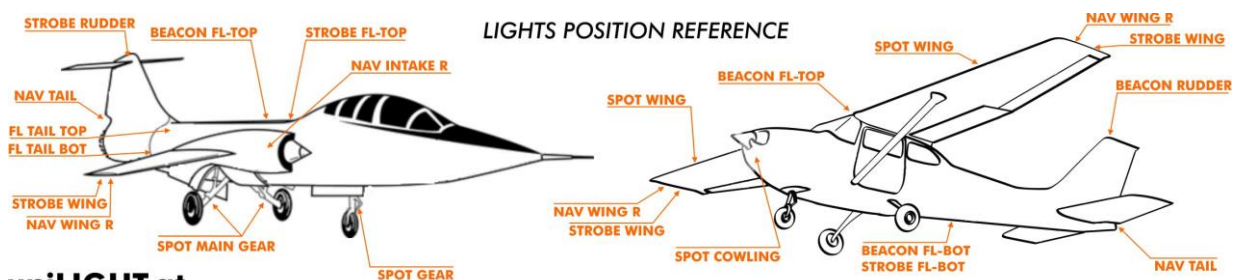

NAV INTAKE R	NAV INTAKE L	NAV TAIL	SPECIAL	ACCESSORIES	RRP (EXPORT)	UVP/RRP (20%)
1:12 - ENTRY						57,42 €	68,90 €
1:12 - STANDRD						98,25 €	117,90 €
1:12 - CIVIL/SPORT						- €	- €
1:12 - PRO						- €	- €
1:10 - ECONOMY						57,42 €	68,90 €
1:10 - STANDRD						106,58 €	127,90 €
1:10 - CIVIL/SPORT					1 CAPS-MICRO	144,08 €	172,90 €
1:10 - PRO	1 PROSX-010x2-RT	1 PROSX-010x2-GN	1 PIN5-017x2-WE			169,92 €	203,90 €
1:8 - ECONOMY						69,08 €	82,90 €
1:8 - STANDRD	1 PRO7X-015x2-GN	1 PRO7X-015x2-RT				177,42 €	212,90 €
1:8 - CIVIL/SPORT	1 PRO7X-015x2-GN	1 PRO7X-015x2-RT				194,08 €	232,90 €
1:8 - PRO	1 PRO7X-015x2-GN	1 PRO7X-015x2-RT	1 SLIM7-020x2-WE			267,42 €	320,90 €
1:6 - ECONOMY						80,75 €	96,90 €
1:6 - STANDRD	1 PRO9X-025x2-GN	1 PRO9X-025x2-RT				212,42 €	254,90 €
1:6 - CIVIL/SPORT	1 PRO9X-025x2-GN	1 PRO9X-025x2-RT				241,58 €	289,90 €
1:6 - PRO	1 PRO9X-025x2-GN	1 PRO9X-025x2-RT	1 SLIM7-020x2-WE			326,58 €	391,90 €
1:5 - ECONOMY						140,75 €	168,90 €
1:5 - STANDRD	1 PRO11X-040-GN	1 PRO11X-040-RT				249,92 €	299,90 €
1:5 - CIVIL/SPORT	1 PRO11X-040-GN	1 PRO11X-040-RT				233,25 €	279,90 €
1:5 - PRO	1 PRO11X-040-GN	1 PRO11X-040-RT	1 PIN10F-040x2-WE			339,92 €	407,90 €
- SPECIAL						- €	- €
- SPECIAL						- €	- €

*) References

uniLIGHT.at